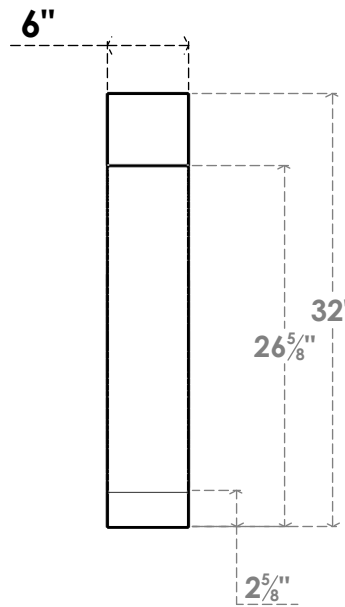

ITEM NUMBER: BRCPC060X28000X32000IMP

6"W X 28"D X 32"H IMPERIAL ARCHITECTURAL GRADE PVC CLOSED KNEE BRACE

SIDE PROFILE

FRONT PROFILE

ISOMETRIC

EKENA MILLWORK
2300 WEST MAIN ST.
CLARKSVILLE, TX 75426
TOLL FREE: 866-607-0453
WWW.EKENAMILLWORK.COM

NOTES

1. INSTALLATION TO BE COMPLETED IN ACCORDANCE WITH MANUFACTURER'S SPECIFICATIONS.
2. DRAWING MAY NOT BE TO SCALE
3. THIS DRAWING IS INTENDED FOR DESIGN AND PLANNING PURPOSES ONLY.
4. ALL INFORMATION CONTAINED HEREIN WAS CURRENT AT THE TIME OF DEVELOPMENT BUT MUST BE REVIEWED AND APPROVED BY THE PRODUCT MANUFACTURER TO BE CONSIDERED ACCURATE.
5. ARCHITECTURAL GRADE PVC PRODUCTS ARE MADE FROM EXPANDED CELLULAR PVC AND COME NATURALLY WHITE BUT MAY BE PAINTED