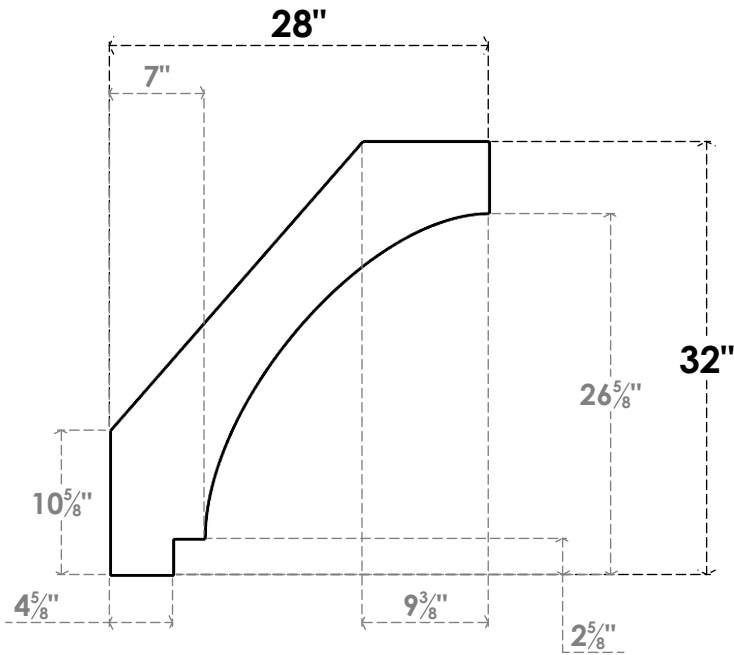

ITEM NUMBER: BRCPC060X28000X32000IMP

6"W X 28"D X 32"H IMPERIAL ARCHITECTURAL GRADE PVC CLOSED KNEE BRACE

SIDE PROFILE

FRONT PROFILE

ISOMETRIC

EKENA MILLWORK
2300 WEST MAIN ST.
CLARKSVILLE, TX 75426
TOLL FREE: 866-607-0453
WWW.EKENAMILLWORK.COM